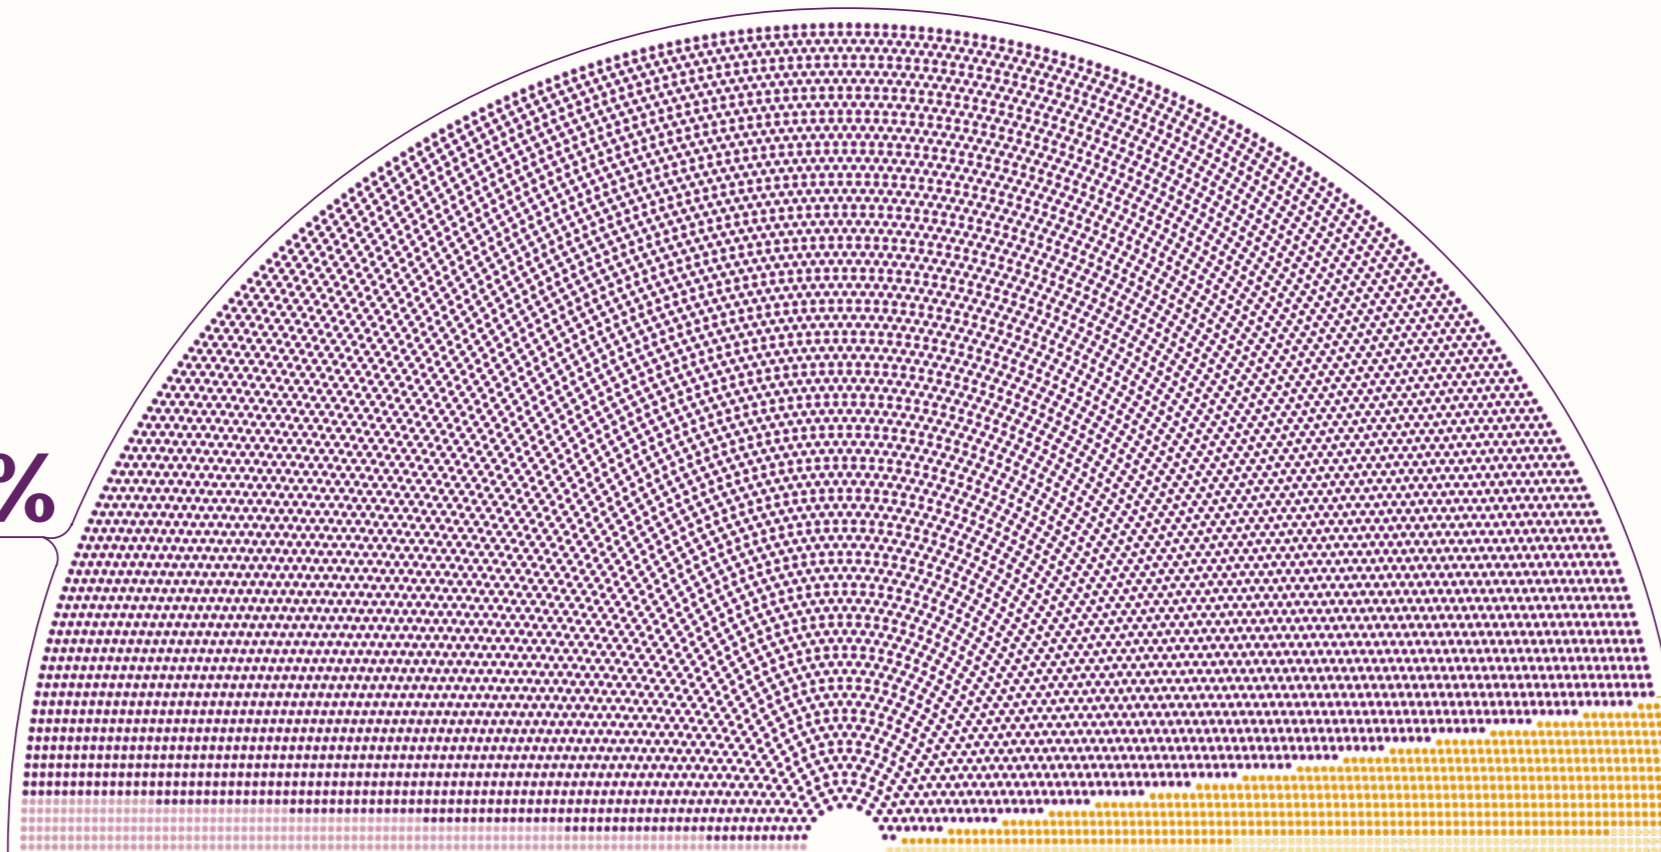

Equality & Diversity in Concert Halls

100 ORCHESTRAS WORLDWIDE COMPOSERS INCLUDED IN THE 2020-2021 SEASON

TOTAL NUMBER OF SCHEDULED PERFORMANCES

4,857

○ Each circle is a function

4,301 **88.55%**

Scheduled performances that did **NOT** include compositions by women.

11.45% 556

Scheduled performances that **included** compositions by women.

TOTAL NUMBER OF SCHEDULED PIECES

14,747

○ Each circle is a piece

The vast majority of the pieces were composed by men, with only **2.43%** being by Black & Asian men.

5% of the pieces were written by women, with only **1.1%** being by Black & Asian women.

14,010 **95.00%**

● Composed by men

358 **2.43%**

By Black & Asian men

5.00% 737

● Composed by women

1.11% 164